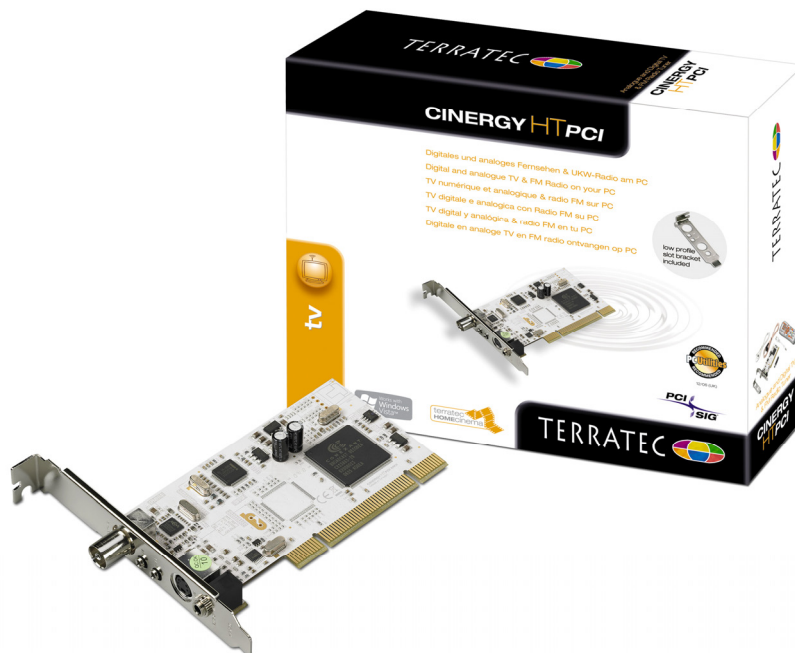

# CINERGY HT PCI

## Analogue & Digital TV Tuner

- DTT (Freeview) and analogue TV reception (cable, antenna)
- Digital video recorder with editing functions
- FM radio tuner
- Analogue video and audio inputs
- Incl. remote control

### Incl. TerraTec Home Cinema software:

TerraTec Home Cinema turns television on the computer into an experience. Whether internal or external TV card, whether digital (DVB-T, DVB-S, DVB-C) or analogue (antenna, cable) – the possibilities of turning your computer into a television are endless. Use a PCI card and a USB box, for example, to record a program and simultaneously view another one or record several broadcasts. All TerraTec TV cards can be freely combined for this purpose.

In addition to the usual functions, such as time-shifted television, electronic program guide (EPG) and digital video recorder, the TerraTec Home Cinema offers a few innovations: With remote programming via the Internet, the current television program can be conveniently searched and a recording can be programmed with a click of the mouse. For this purpose, TerraTec Home Cinema accesses the established service of tvtv.de – an annual subscription is included in the purchase price (download: 60-day version). The computer wakes up at home from standby or the idle state on time and the desired broadcast automatically lands on the hard disk. Even easier are recordings using the electronic program guide during the broadcast – simply press the corresponding button on the remote control. No matter how you plan your recordings: They can already be viewed while the recording is still running!