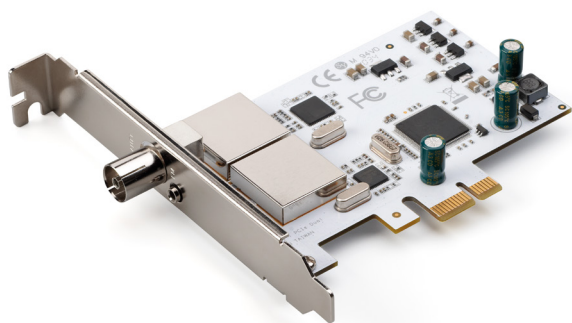

CINERGY T PCIe DUAL HD

PCI Express Dual DVB-T (Freeview) and DVB-C tuner

- PCIe Dual DVB-T and DVB-C Tuner
- Record one program while watching another (Dual Tuner)
- Picture in Picture
- Digital videorecorder
- Remote control and antenna
- Direct recording and programming via EPG
- Teletext, Time shifting TV programs

The Cinergy T PCIe Dual is the modern solution for digital terrestrial TV (DVB-T, Freeview and DVB-C) on your computer. Plugged into a PCI Express slot the two tuners on the board allow you to record one program while watching another. The Cinergy T PCIe Dual receives digital terrestrial television via an outdoor or indoor antenna. No worries: Because the signal is distributed to both tuners internally, only a single cable connection is required. Besides that the Cinergy T PCIe can be connected with a digital cable connection in your house to receive the digital cable channels (DVB-C) you subscribed to. And thanks to the remote control included in the package, you won't have to get off your couch.

CINERGY T PCIe DUAL HD

PCI Express Dual DVB-T (Freeview) and DVB-C tuner

Features

- Digital TV (DVB-T, Freeview) and DVB-C on your PC
- Two tuners for simultaneous reception of two independent stations
- Digital videorecorder
- Picture in picture
- Electronic Programm Guide (EPG)
- Time Shifting
- Teletext
- Plug'n'Play
- Weight: 65 g
- Dimensions: 112 x 64 x 17 mm (L x B x H, without slot bracketed)